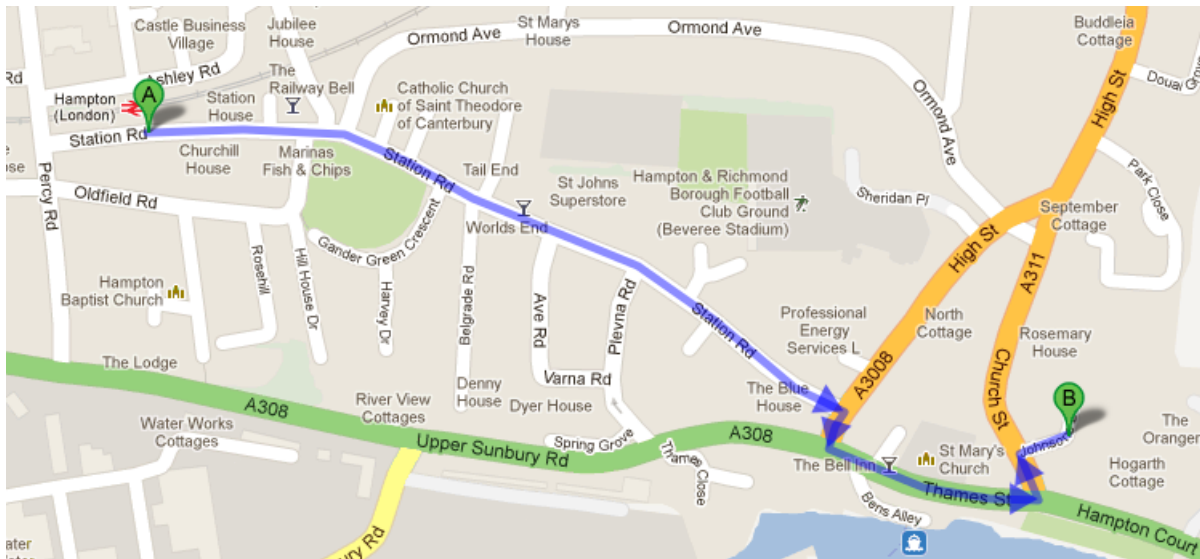

## Directions to The Ayurveda Practice

Consultations and treatments are held in a detached studio next to Kate Siraj's house. The toilet is located in the house.

22 Hogarth Way, Hampton, TW12 2EL. 020 3166 5086. 07980 285 268.

## Coming by Train:

Take the South West Trains train from London Waterloo/Clapham Junction to Hampton (London). Follow the directions on the map to Johnson's Drive. Next to 5 Johnson's drive, is a driveway which ends at a couple of small steps. At the top of the steps is a gate with a doorbell and sign saying 22 Hogarth Way. Please ring on the doorbell. If you have any problems please call 07980 285 268.

## Coming by Car:

Do not follow your Sat Nav to TW12 2EL, you will end up in the wrong place. Instead, go to TW12 2EQ, Johnson's Drive. Park in Johnson's Drive\*. Next to 5 Johnson's drive, is a driveway which ends at a couple of small steps. At the top of the steps is a gate with a doorbell and sign saying 22 Hogarth Way. Please ring on the doorbell. If you have any problems please call 07980 285 268.

\*If there is no parking on Johnsons Drive, continue up Church Street (away from the river), there is free parking along there.