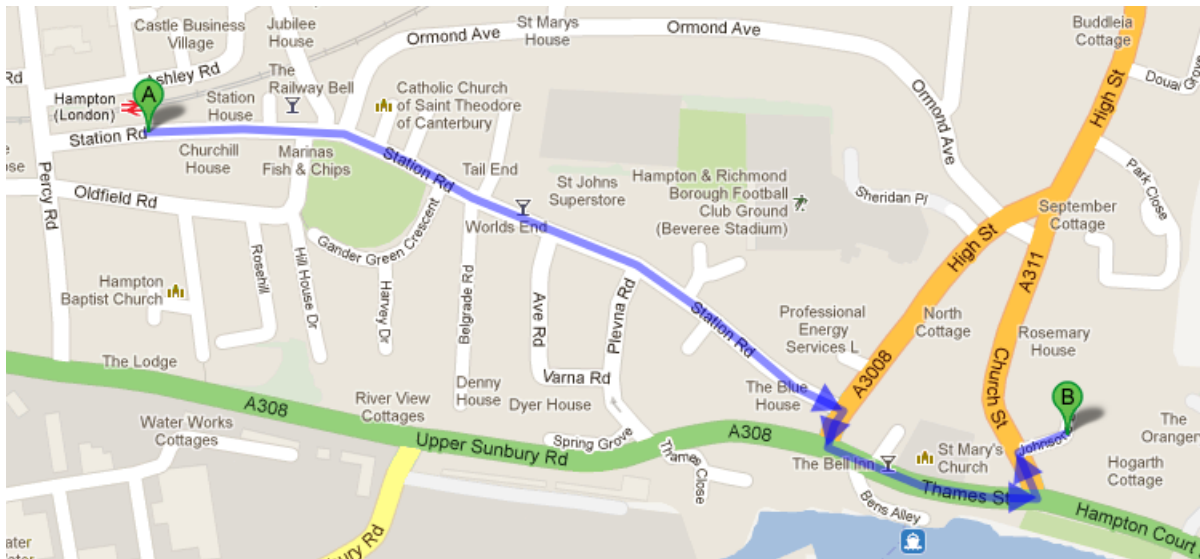

## Directions to The Ayurveda Practice

Consultations and treatments are held in a detached studio next to Kate Siraj's house. The toilet is located in the house.

22 Hogarth Way, Hampton, TW12 2EL.  
020 3166 5086. 07980 285 268.

## Coming by Train:

Take the South West Trains train from London Waterloo/Clapham Junction to Hampton (London). Follow the directions on the map to Johnson's Drive. Next to 5 Johnson's drive, is a driveway which ends at a couple of small steps. At the top of the steps is a gate with a doorbell and sign saying 22 Hogarth Way. Please ring on the doorbell. If you have any problems please call 07980 285 268.

## Coming by Car:

Please allow an extra 10 mins in case parking isn't available right outside. Sometimes there is but it is variable. Do not follow your Sat Nav to TW12 2EL, you will end up in the wrong place. Instead, go to TW12 2EQ, Johnson's Drive. Park in Johnson's Drive\*. Next to 5 Johnson's drive, is a driveway which ends at a couple of small steps. At the top of the steps is a gate with a doorbell and sign saying 22 Hogarth Way. Please ring on the doorbell. If you have any problems please call 07980 285 268.

\*If there is no parking on Johnsons Drive, continue up Church Street (away from the river), there is free parking along there.